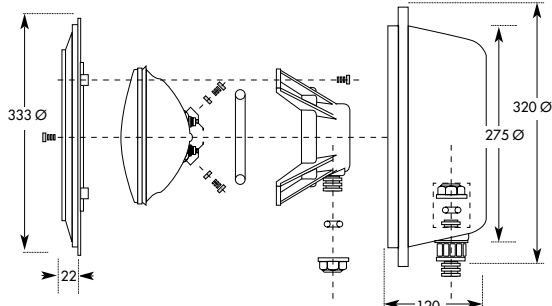

In white ABS.
With 300W
With niche.

ud. caja	código artículo	código EAN	precio ud €
1	500390CB	8410189036554	356,525

Colour lighting projector

In white ABS
11 static colours and remote controller.
With niche.