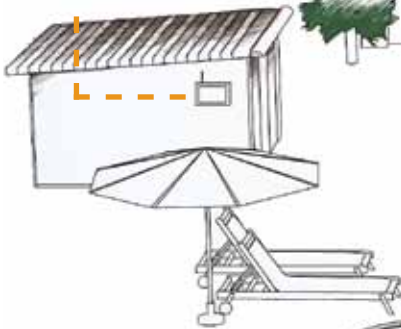

LIGHTING KIT

Special complete kit for above ground pool. Exist in version with radio remote controlled.

NEW MINO PROJECTOR

To light spa, staircases or immersed beach. Exist in white.