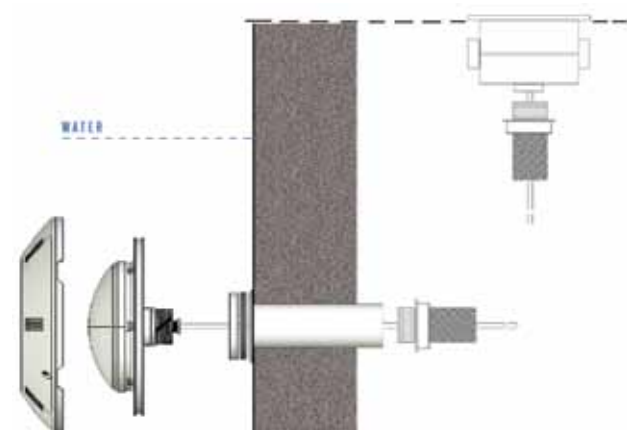

Flat Led Projector

Flat Projector

Injection moulded polycarbonate and ABS component parts ensure shock and heat resistant properties. The light unit has a moulded 1.5 male threaded spigot making the installation simple requiring no specific tools. The light unit is simply screwed into a vacuum wall fitting by hand. The power supply cable goes through the wall inlet to junction box in a waterproof electric conduit.

	ud. caja	código artículo	código EAN	precio ud €
White lighting	1	500385B	8410189031139	358,576
Colour lighting, remote controller	1	500385BC	8410189031164	425,160

Recommendatio before installation:

These projectors for swimming pool must be connected to an isolating safety trasformer whith double winding whose powerin superior of at least 20% of the total power of the connected projectors. The vacuum fitting compatibility must be checked before defenitive installation. Certain types of fitting with a stop system in the scewing tube are not allowed.

The wall fitting will be connected to the junction box by a waterproof conduit.

Let enoughLet enough cable in the conduit to allow the replacement of the projector out of the water in a dryout of the water in a dry place.

At firts use,the remote controller provided has to be paired to the projector SEAFPLRGB.

TECHNICAL INFORMATION

DATA	SEAFPLWH	SEAFPLRGB
Color	Bianco 7000/8000°K	Multicolores RVA
Número de LED	270	270
Programas	1 Color fijo	11 colores fijos y 5 programas automáticos
Control	On/Off	On/Off + mando a distancia radio proporcionado
Flujos luminosos	1100 lumens ± 10%	400 lumens ± 10%
Alimentación	12VAC/ 50~60Hz	12VAC/ 50~60Hz
Potencia	14W ± 10%	18W ± 10%
Duración de vida de los LED*	> 30 000 H	> 30 000 H
Duración de vida del producto en utilización*	10 000 H	15 000 H
Clase energética