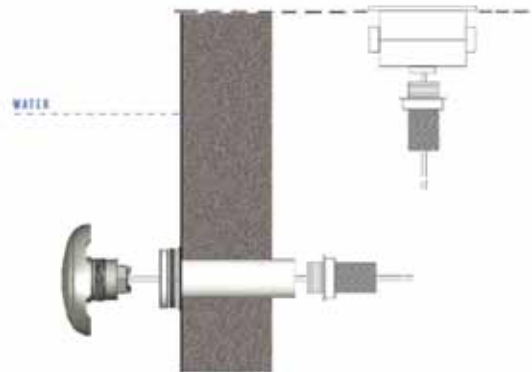

TECHNICAL INFORMATION

DATA	SEAMPLWH	SEAMPLRGB2
Color	Blanco 7000/8000°K	Multicolores RVA
Número de LED	30	36
Programas	1 color fijo	11 colores fijos y 5 programas automáticos
Control	On/Off	On/Off
Fujos luminosos	400 lumens ± 10%	130 lumens ± 10%
Alimentación	12VAC/ 50~60Hz	12VAC/ 50~60Hz
Potencia	4,5W ± 10%	5,5W ± 10%
Duración de vida de los LED*	> 30 000 H	> 30 000 H
Duración de vida del producto en utilización*	10 000 H	15 000 H
Clase energética