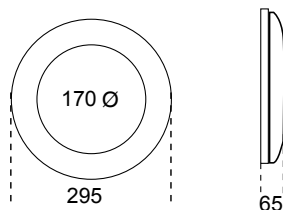

Lighting with remote controller

In white ABS
11 colours and remote controller.
Easy installation.

ud. caja	código artículo	código EAN	precio ud €
1	500383F	8410189036578	229,273