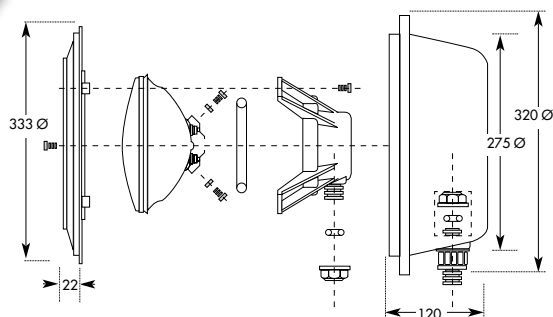

White lighting projector

In white ABS.
With 300W
With niche.

ud. caja	código artículo	código EAN	precio ud €
1	500390CB	8410189036554	356,525